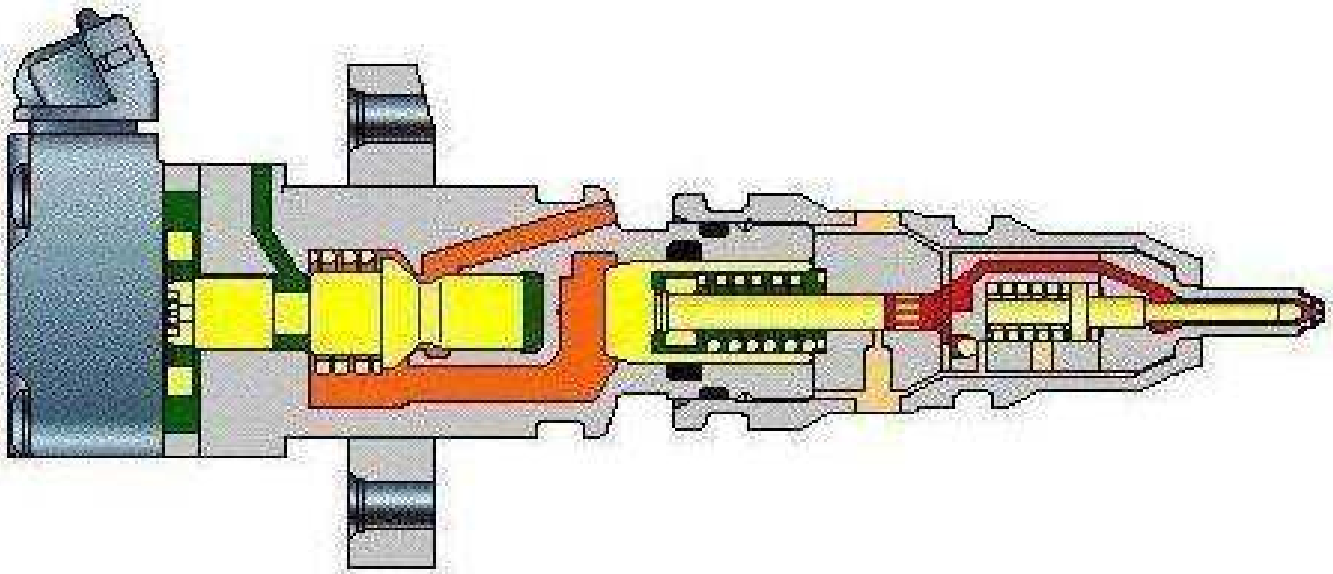

TITAN DIESEL

Fuel Injection Products

* Navistar-Caterpillar HEUI

TITAN DIESEL

Fuel Injection Products

* Navistar-Caterpillar HEUI

Draw	Part No.	Description	Avail	Price
1	-	BODY	A	*
-	CHART	NOZZLE ASSEMBLY	A	*
2	-	TIP	A	*
3	-	NEEDLE	A	*
4	DPS0013	DOWEL	A	*
5	-	SPACER SLEEVE	A	*
6	-	LIFT SPACER	A	*
7	DPS0023	SPRING POWER STROKE / T444E	A	*
7	DPS0024	SPRING DT466E & I530E	A	*
8	-	LIFT PIN	A	*
9	DPS0009	DOWEL	A	*
-	DPS0029	CHECK VALVE ASSEMBLY	A	*
10	-	STOP	A	*
11	-	CHECK PLATE	A	*
12	DPS0014	CHECK BALL	A	*
13	-	STOP PLATE	A	*
-	CHART	PLUNGER AND BARREL ASSEMBLY	A	*
14	-	RETAINING SPRING	A	*
15	-	BARREL	A	*
16	DPS0014	CHECK BALL	A	*
17	-	SPRING	A	*
18	-	PLUNGER	A	*
19	-	RETAINING WASHER	A	*
20	-	RETAINING RING	A	*
21	CHART	INTENSIFIER PISTON	A	*
-	DPS0007	O-RING KIT POWER STROKE /T444E	A	*
22	DPE7736	BODY O-RING	A	*
23	-	INTENSIFIER PISTON O-RING	A	*
31	-	POPPET VALVE ADAPTER O-RING	A	*
-	DPS0530	O-RING KIT DT466E/I530E	A	*
22	DPE7736	BODY O-RING KIT	A	*
23	-	INTENSIFIER PISTON O-RING	A	*
31	-	POPPET VALVE ADAPTER O-RING	A	*
24	-	PISTON & VALVE BODY	A	*