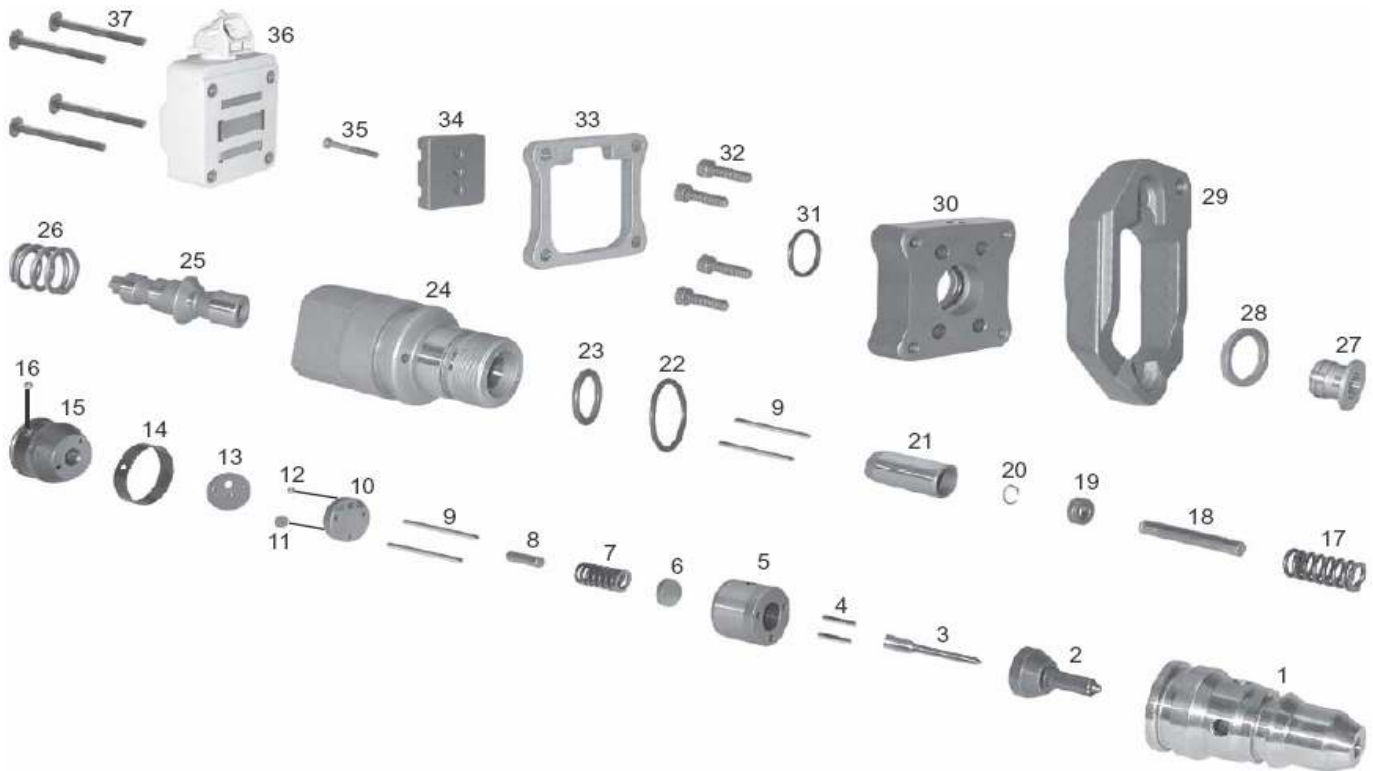

TITAN DIESEL

Fuel Injection Products

* Navistar-Caterpillar HEUI

TITAN DIESEL

Fuel Injection Products

* Navistar-Caterpillar HEUI

Draw	Part No.	Description	Avail	Price
1	-	BODY	A	*
-	CHART	NOZZLE ASSEMBLY	A	*
2	-	TIP	A	*
3	-	NEEDLE	A	*
4	DPS0013	DOWEL	A	*
5	-	SPACER SLEEVE	A	*
6	-	LIFT SPACER	A	*
7	DPS0023	SPRING POWER STROKE / T444E	A	*
7	DPS0024	SPRING DT466E & I530E	A	*
8	-	LIFT PIN	A	*
9	DPS0009	DOWEL	A	*
-	DPS0029	CHECK VALVE ASSEMBLY	A	*
10	-	STOP	A	*
11	-	CHECK PLATE	A	*
12	DPS0014	CHECK BALL	A	*
13	-	STOP PLATE	A	*
-	CHART	PLUNGER AND BARREL ASSEMBLY	A	*
14	-	RETAINING SPRING	A	*
15	-	BARREL	A	*
16	DPS0014	CHECK BALL	A	*
17	-	SPRING	A	*
18	-	PLUNGER	A	*
19	-	RETAINING WASHER	A	*
20	-	RETAINING RING	A	*
21	CHART	INTENSIFIER PISTON	A	*
-	DPS0007	O-RING KIT POWER STROKE /T444E	A	*
22	DPE7736	BODY O-RING	A	*
23	-	INTENSIFIER PISTON O-RING	A	*
31	-	POPPET VALVE ADAPTER O-RING	A	*
-	DPS0530	O-RING KIT DT466E/I530E	A	*
22	DPE7736	BODY O-RING KIT	A	*
23	-	INTENSIFIER PISTON O-RING	A	*
31	-	POPPET VALVE ADAPTER O-RING	A	*
24	-	PISTON & VALVE BODY	A	*