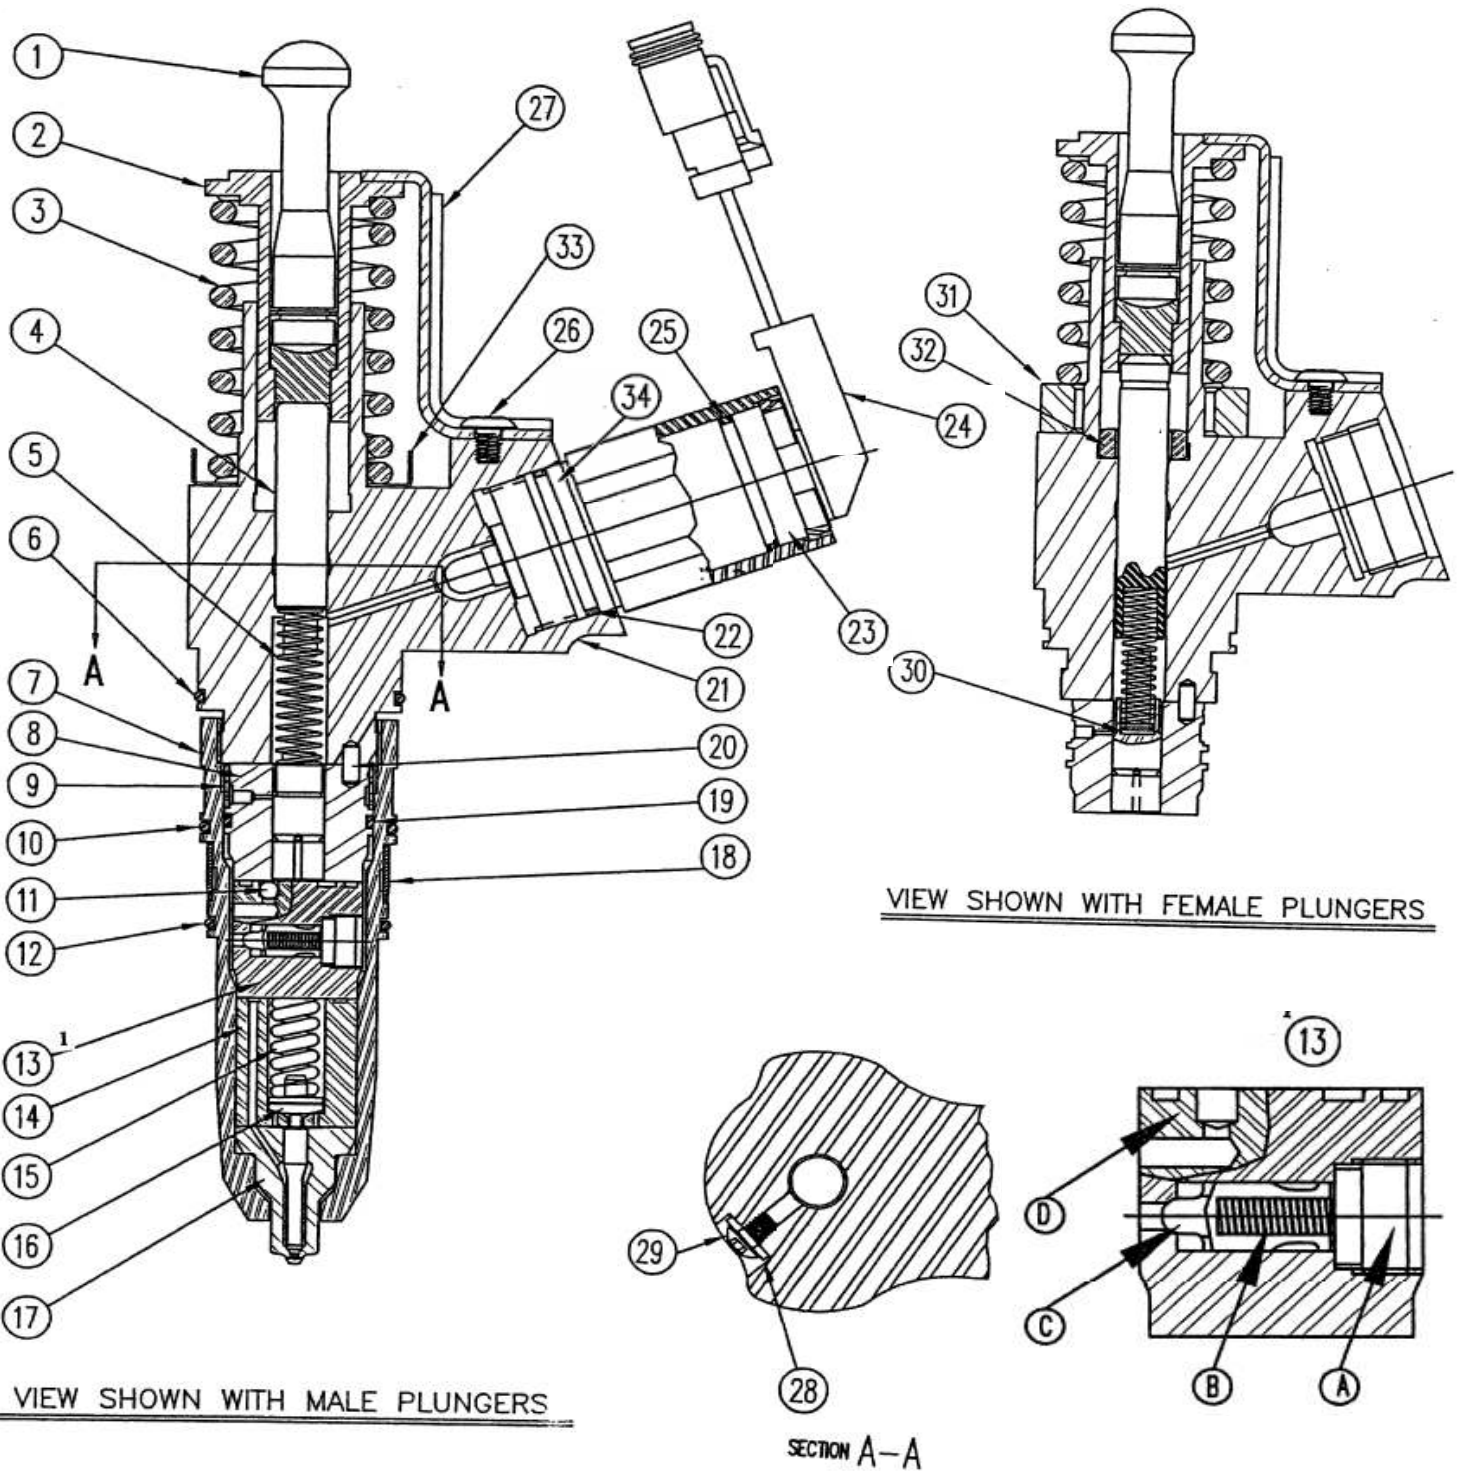

TITAN DIESEL

Fuel Injection Products

*Cummins CELECT

TITAN DIESEL

Fuel Injection Products

*Cummins CELECT

Draw	Part No.	Description	Avail	Price
1	7991075	LINK ASSY,INJ PLUNGER,CELECT L10 (3652516PX & 3652540PX)	A	*
1	7991070	LINK ASSY,INJ PLUNGER CELECT M11/N14 (3452516PX, 3411760PX)	A	*
1	7991071	LINK ASSY,INJ PLUNGER CELECT N14 (3652541PX & 3652542PX)	A	*
1	M-3095107	LINK ASSY,INJ PLUNGER CELECT N14 (3411761PX THRU 3411767PX)	A	*
2	7991067	COUPLING ASSY,CELECT M11/N14	A	*
2	7991068	COUPLING ASSY,CELECT L10/N14 (3411759PX, 3652542PX)	A	*
2	7991069	COUPLING ASSY N14 (3652541PX, 3070739, 3081314)	A	*
3	M-3078236	SPRING, INJ COUPLING, CELECT L10/M11	A	*
3	M-3411340	SPRING, INJ COUPLING, CELECT N14/NTA14 (3411759PX & 3411767PX)	A	*
3	7991021	SPRING, INJ COUPLING, CELECT N14 I & II (3652541PX & 3652542PX)	A	*
4	7991022	PLUNGER,UPPER,FEMALE,STEEL L10/N14 9MM(.354DIA) CELECT	A	*
4	7991033	PLUNGER,UPPER,MALE,STEEL M11,8.5MM(.335DIA) CELECT	A	*
4	M-3087552	PLUNGER, UPPER,MALE, STEEL N14, 9MM(.354DIA), CELECT	A	*
5	M-3081371	SPRING, PLUNGER,FEMALE,CELECT L10/M11/N14	A	*
5	M-3081388	SPRING, PLUNGER,MALE,CELECT M11/N14	A	*
6	M-3070136	O-RING,INJ,TOP,RED,CELECT L10/M11/N14	A	*
7	M-3074219	RETAINER, INJECTOR CUP L10/M11. CELECT	A	*

* Prices Available Upon Request